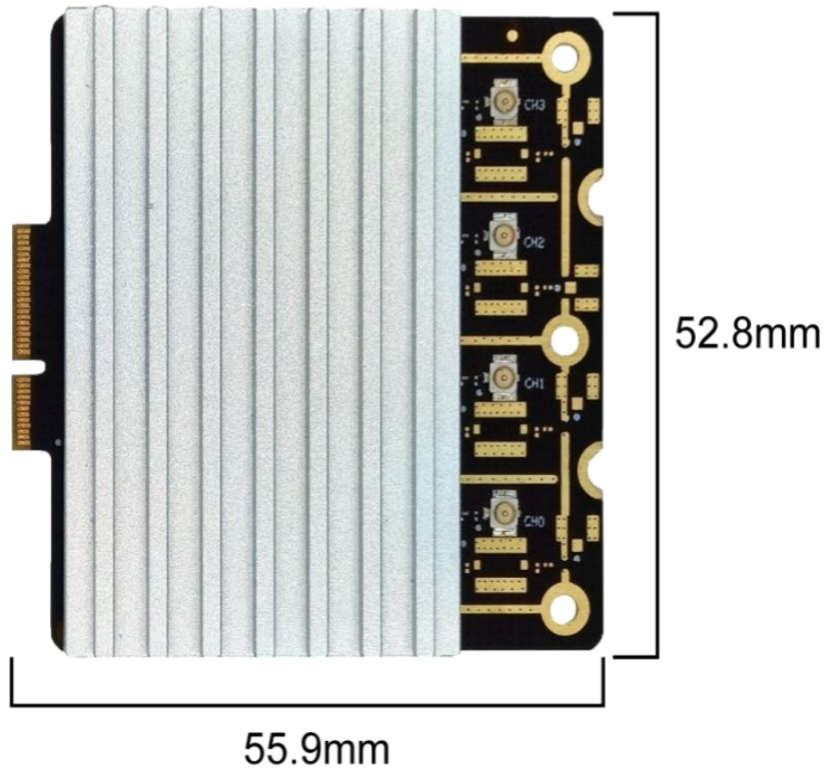

Nanjing MAXON O.E. TECH. CO., LTD

Add: 6/F, Building A3, Zidong International Creative Park, Zidong Road, Qixia District, Nanjing, China.

Dimensions

MAXON

Link Of Your Think

Nanjing MAXON O.E. TECH. CO., LTD

TEL: 86-25-86380932

WEB: www.mxcomm.cn

E-MAIL: info@maxonc.com